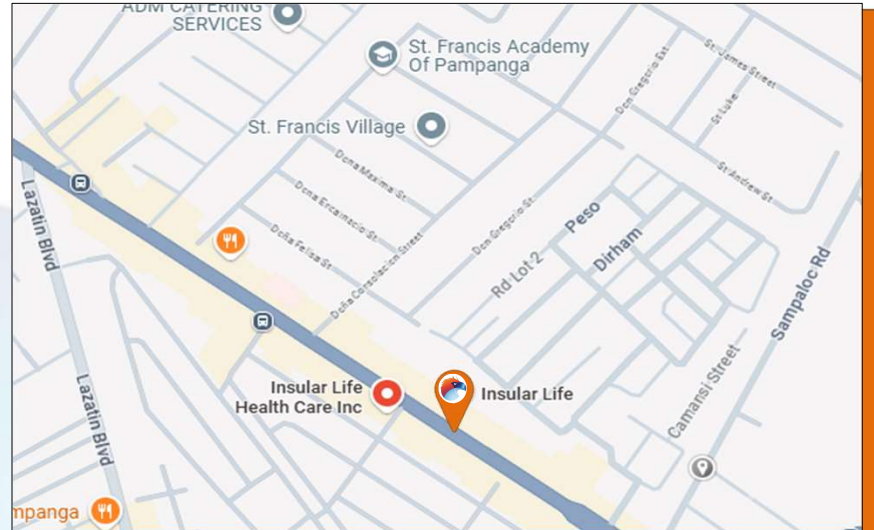

Location Map

Floor	Area (sqm)	Rent (PHP / sqm / Month)	Handover Condition	Availability
2nd Floor	14.90	PHP 375.00	As is, where is	Immediate