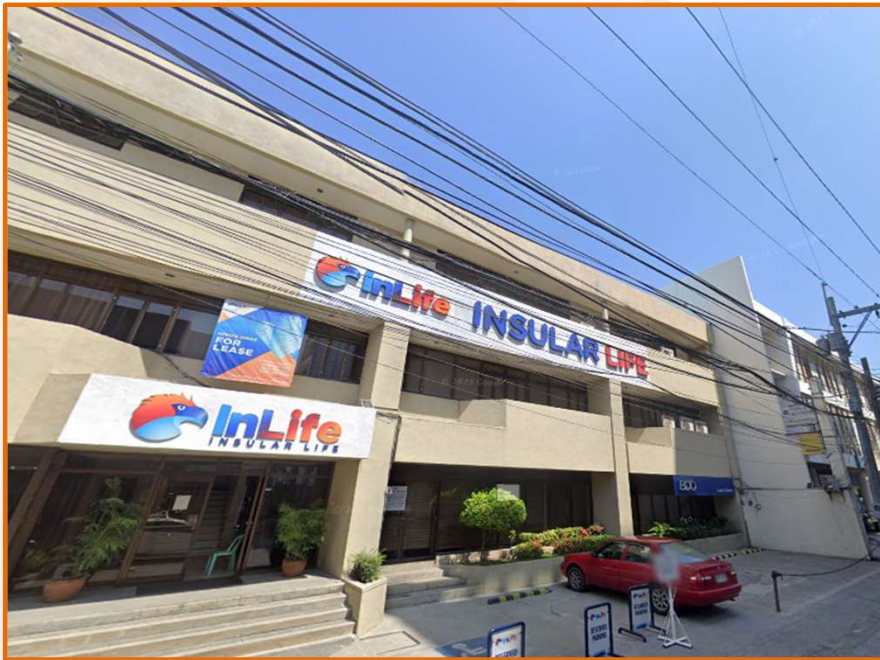

# PROVINCIAL OFFICE BUILDINGS

Luzon

Visayas

Mindanao

*Strategically located in the center of the city, the InLife Provincial Buildings are symbols of governance and community service. These historic structures have been carefully maintained and modernized to combine their timeless appeal with contemporary usefulness, becoming a cherished landmark of the province.*

*The InLife Buildings are not just workplaces, they represent corporate excellence and are essential to the city's business scene.*

# Insular Life - Baguio

Legarda St. cor. Abanao Extension Baguio City

# Insular Life - Laoag

Balintawak St. Laoag City