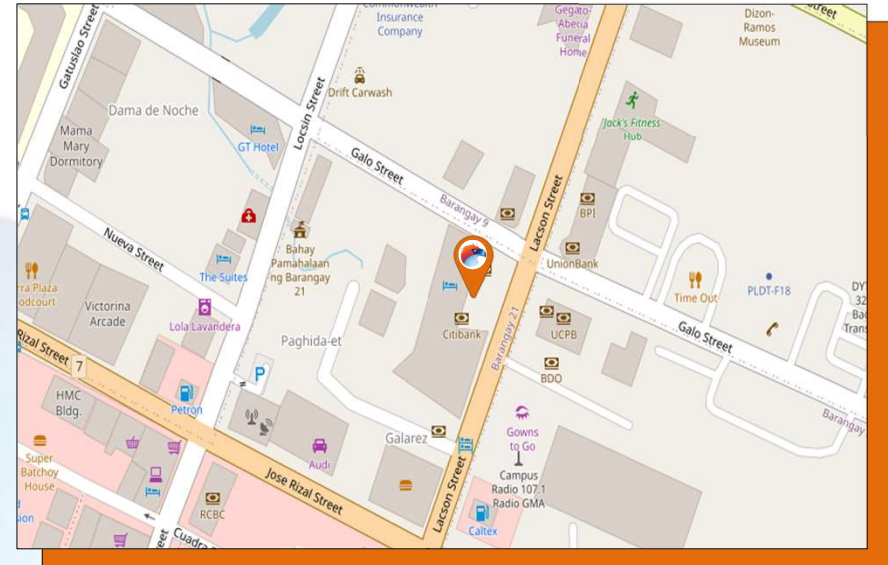

Location Map

Floor	Area (sqm)	Rent (PHP / sqm / Month)	Handover Condition	Availability
2nd Floor	40.50	PHP 500.00	As is, where is	Immediate
2nd Floor	23.70	PHP 500.00	As is, where is	Immediate
2nd Floor	129.63	PHP 500.00	As is, where is	Immediate