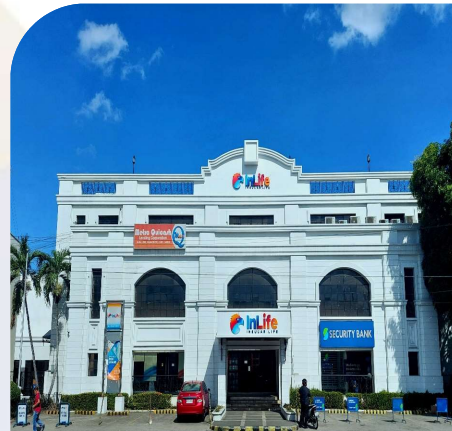

Insular Life
Bacolod