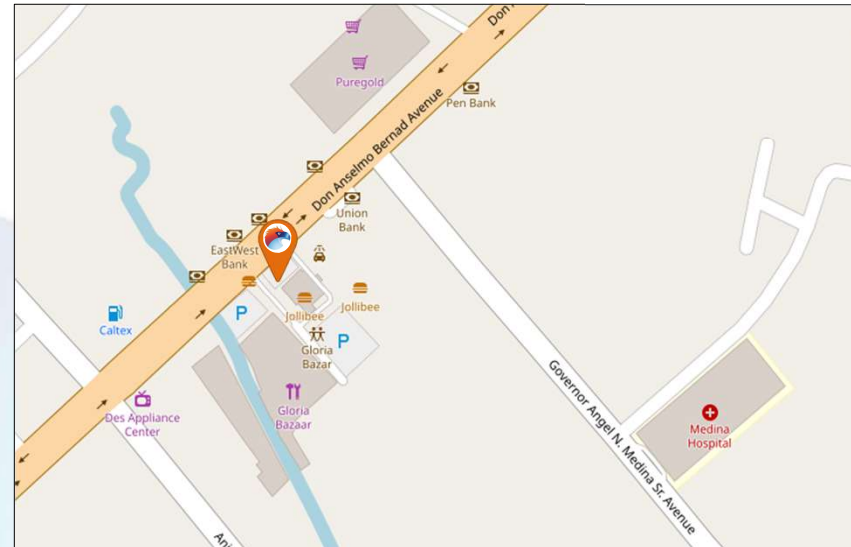

Location Map

Floor	Area (sqm)	Rent (PHP / sqm / Month)	Handover Condition	Availability
2nd Floor	35.38	PHP 325.00	As is, where is	Immediate
2nd Floor	37.00	PHP 325.00	As is, where is	Immediate